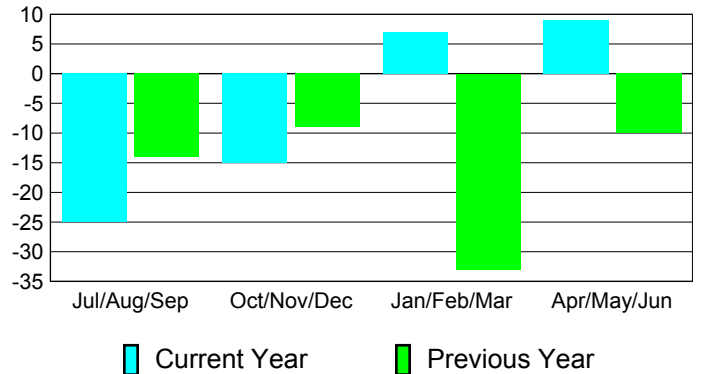

Membership Results
2010-2011

Membership
2009-2010

Month	Net Memb Goal	Actual New Memb	Actual Dropped Memb	Gain/Loss of Memb	Gain/Loss of Memb
Jul/Aug/Sep	25	8	-33	-25	-14
Oct/Nov/Dec	25	22	-37	-15	-9
Jan/Feb/Mar	25	78	-71	7	-33
Apr/May/June	25	79	-70	9	-10
Totals	100	187	-211	-24	-66

Membership Results 2010-2011

Goal, New, Dropped, Gain/Loss

Comparison of Membership Gain/Loss

Current Year Compared to the Previous Year

Gender Comparison 2010-2011

Jul/Aug/Sep

Oct/Nov/Dec

Jan/Feb/Mar

Apr/May/June

Male

Female