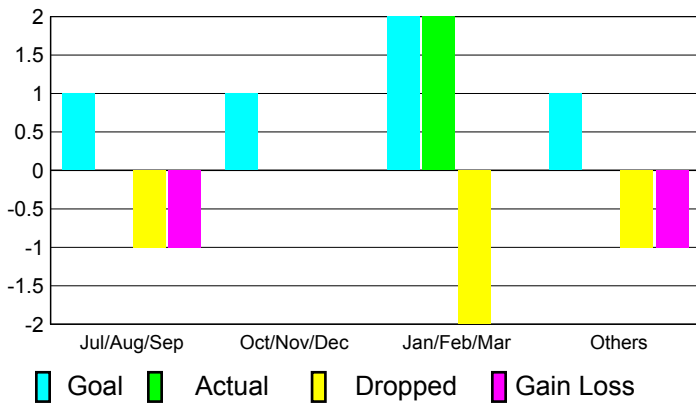

2010-2011 GMT Reports for District (or Undistricted) **District 51 C**

GMT: **Doctor CARLOS E JUSTINIAN** Location: **PUERTO RICO**

GMT CA: **3**

CLUBS

Club Results
2010-2011

Clubs
2009-2010

Month	New Club Goal	Actual New Clubs	Actual Dropped Clubs	Gain/Loss of Clubs	Gain/Loss of Clubs
Jul/Aug/Sep	1	0	-1	-1	0
Oct/Nov/Dec	1	0	0	0	0
Jan/Feb/Mar	2	2	-2	0	0
Apr/May/June	1	0	-1	-1	0
Totals	5	2	-4	-2	0

Club Results 2010-2011

Goal, New, Dropped, Gain/Loss

Comparison of Club Gain/Loss

Current Year Compared to the Previous Year

YTD Status Quo Clubs 2010-2011

Status Quo Clubs Compared to Status Quo Members

MEMBERSHIP

Membership Results
2010-2011

Membership
2009-2010

Month	Net Memb Goal	Actual New Memb	Actual Dropped Memb	Gain/Loss of Memb	Gain/Loss of Memb
Jul/Aug/Sep	25	8	-33	-25	-14
Oct/Nov/Dec	25	22	-37	-15	-9
Jan/Feb/Mar	25	78	-71	7	-33
Apr/May/June	25	79	-70	9	-10
Totals	100	187	-211	-24	-66