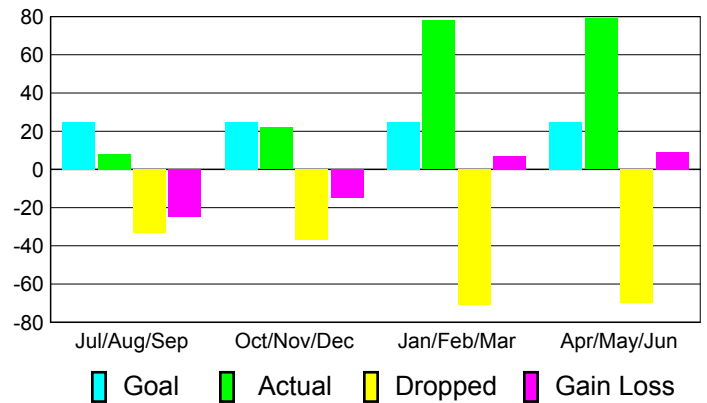

Membership Results 2010-2011

Goal, New, Dropped, Gain/Loss

Comparison of Membership Gain/Loss

Current Year Compared to the Previous Year